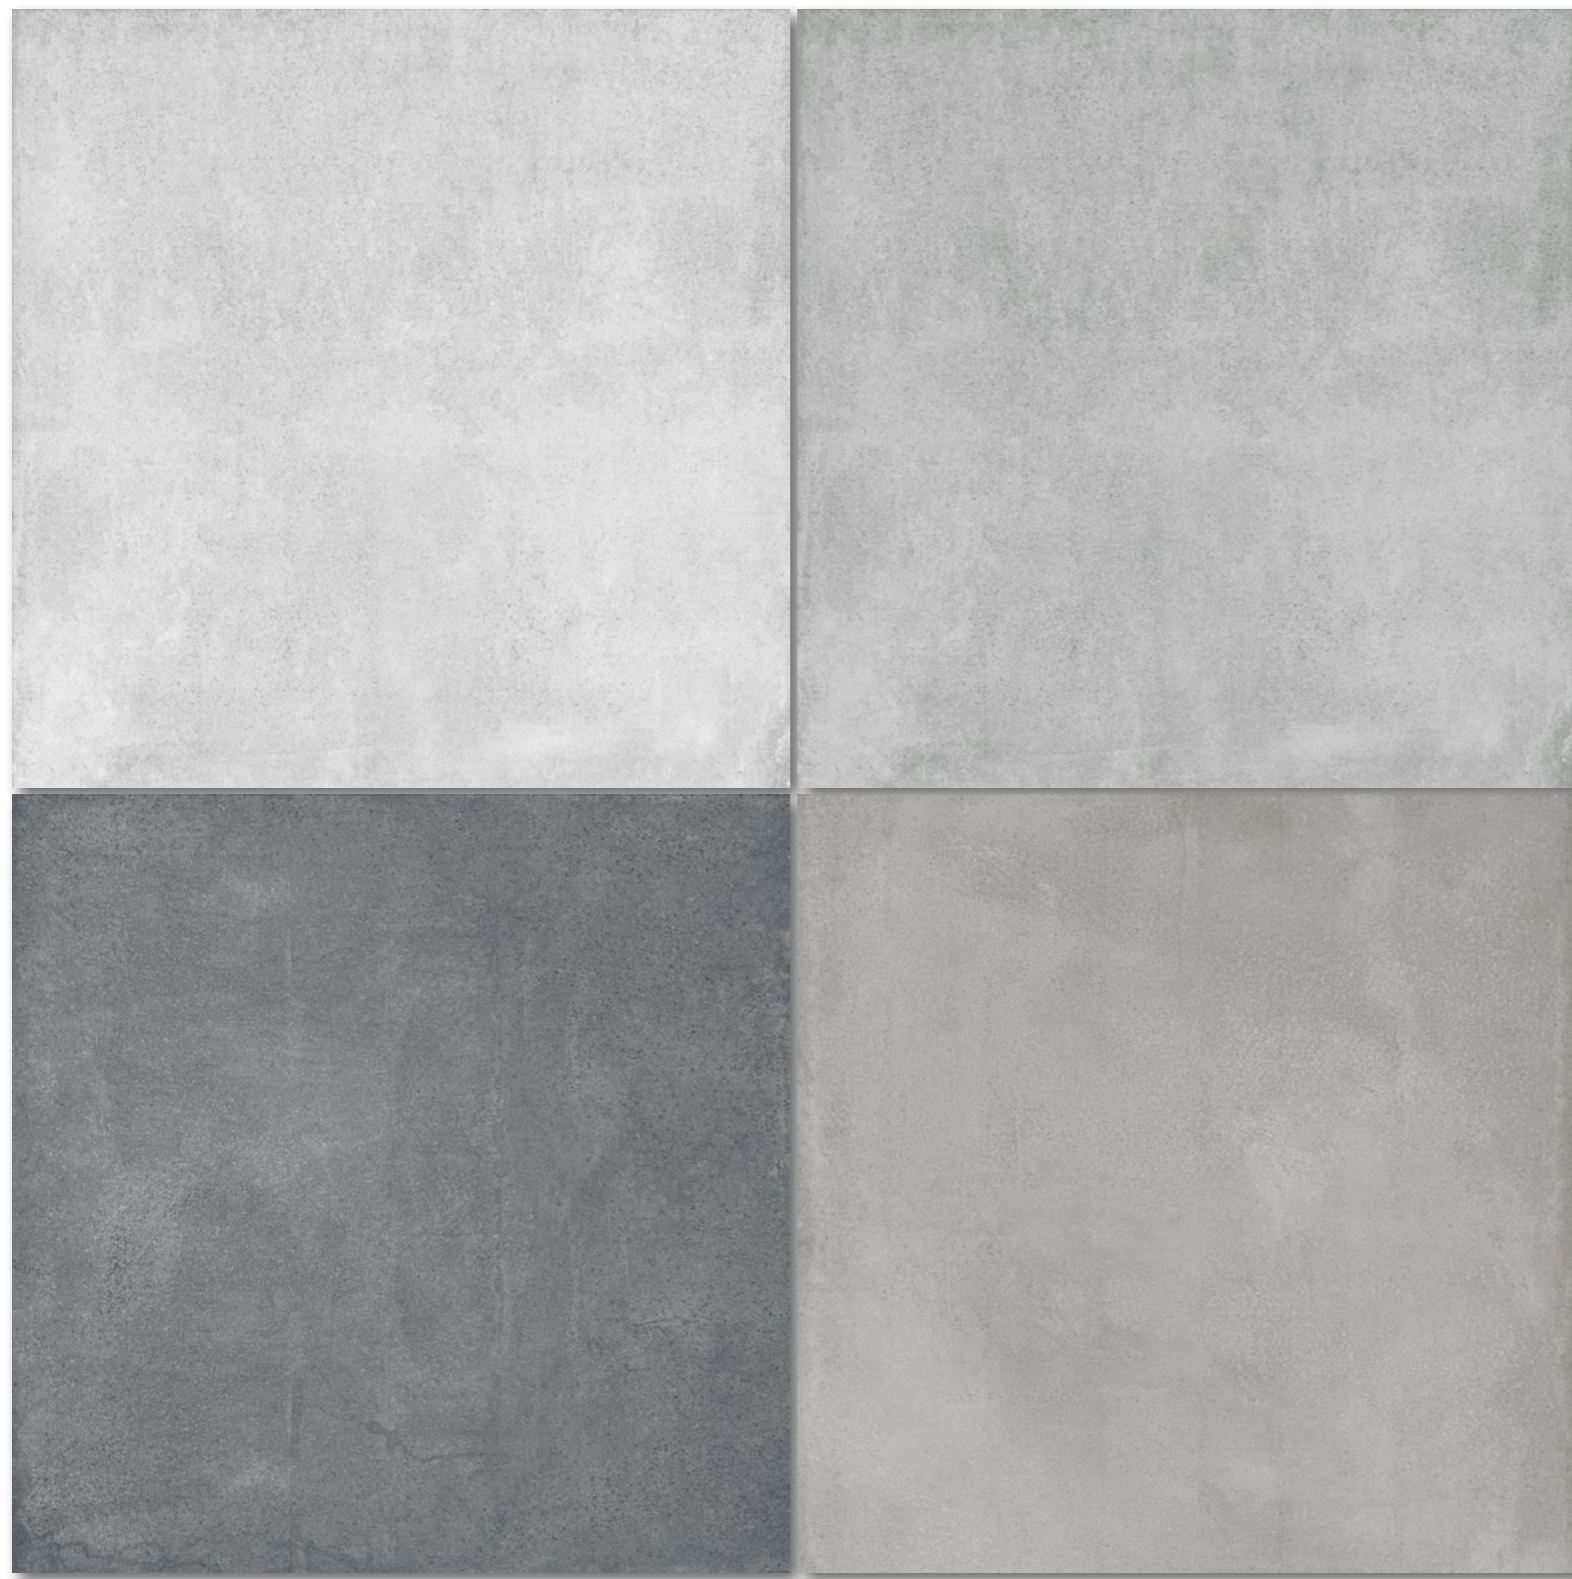

Light grey

Grey

Fumo

Taupe

Technical informations
Informazioni tecniche

V2 Variations
Variabilità cromatica

Frost resistance
Resistenza gelo

Stain resistance
Resistenza macchie

Abrasion resistance
Resistenza abrasione

PEI 4

Beton

Cement

Floor

IN

80x80

40x80

60x60

30x60

OUT

30x60

Special pieces
Pezzi speciali

Skirting
Battiscopa

Pz x box 15

7,2x30 / 3" x 12"

10

To be sold as full box only. Vendita solo a scatole complete.
Vendable uniquement en boîtes entières. Abnahme nur volle pakete.

7,2x60 / 3" x 24"

13

TECH INFO Size / Formato		
	Thickness Spessore mm	Skid resistance Resistenza scivolamento
Cm		
80x80	10	R 9
40x80	10	R 9
60x60	10	R 9
60,8x60,8	10	R 9
30x60,4	8,5	R 9 / R 11

Size Formato	Box			Pallet		
	Pz	Mq	Kg	Box	Mq	Kg
cm						
80x80	2	1,28	28,02	40	51,20	1120,8
40x80	3	0,96	21,02	28	26,88	593,6
60x60	3	1,08	23,35	40	43,20	934
60,8x60,8	3	1,11	24	32	35,52	768
30x60,4	6	1,08	19,1	48	51,84	916,8

Technical characteristics / Caratteristiche tecniche
Caracteristiques technique / Technische eigenschaften.

Packaging / Imballi / emballages / verpackung